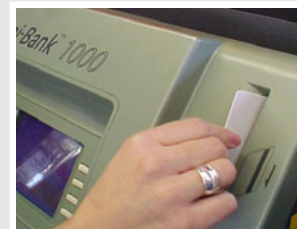

Card Reader Cleaning Cards CR80 are the long standing staple method of cleaning credit card readers. First seen in the marketplace over 20 years ago, this product will clean the top of the magnetic read to increase the reliability of your readers. Available in boxes of 50 Cleaning Cards